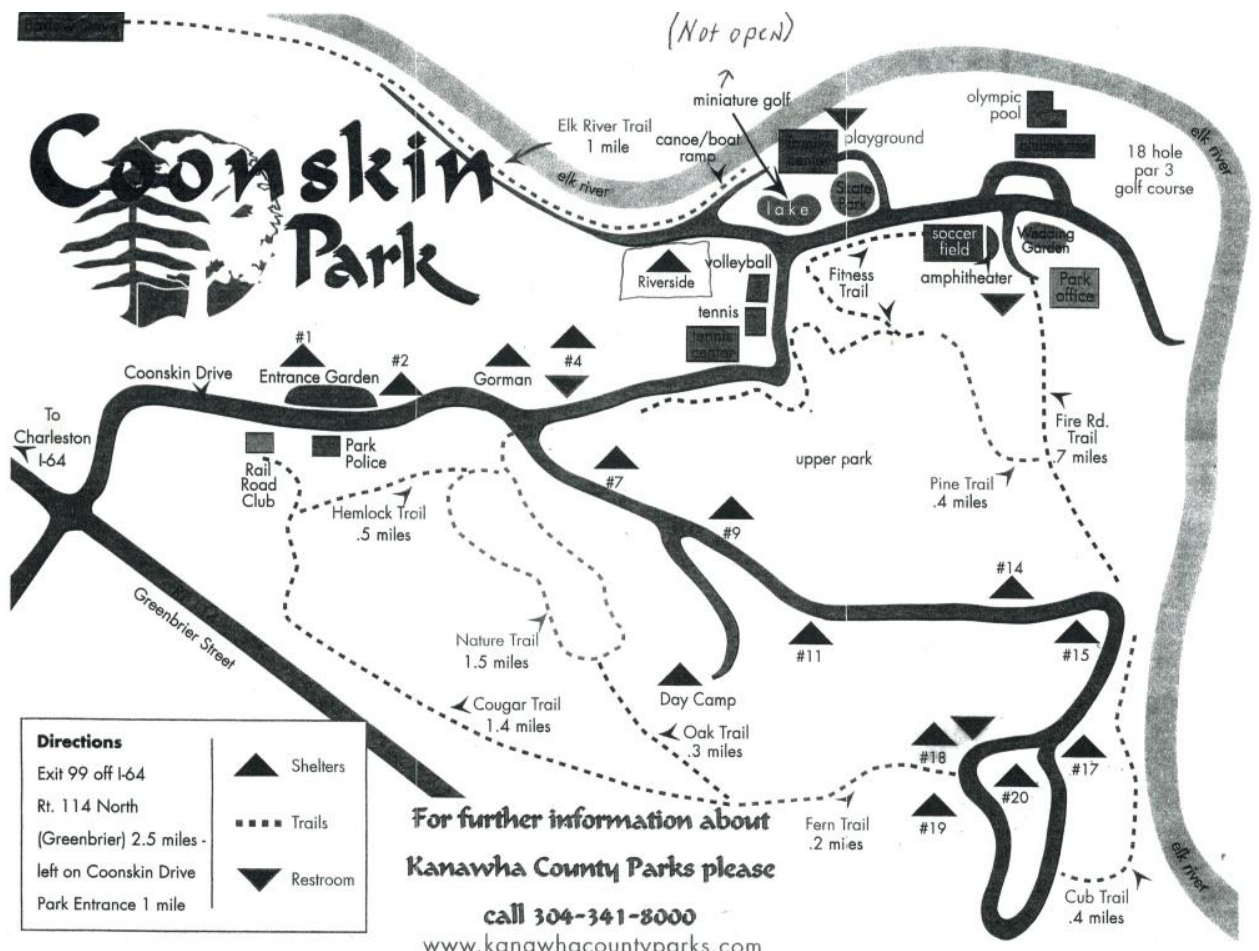

Coonskin Park

Directions
Exit 99 off I-64
Rt. 114 North
(Greenbrier) 2.5 miles -
left on Coonskin Drive
Park Entrance 1 mile

▲ Shelters
..... Trails
▼ Restroom

**For further information about
Kanawha County Parks please
call 304-341-8000
www.kanawhacountyparks.com**