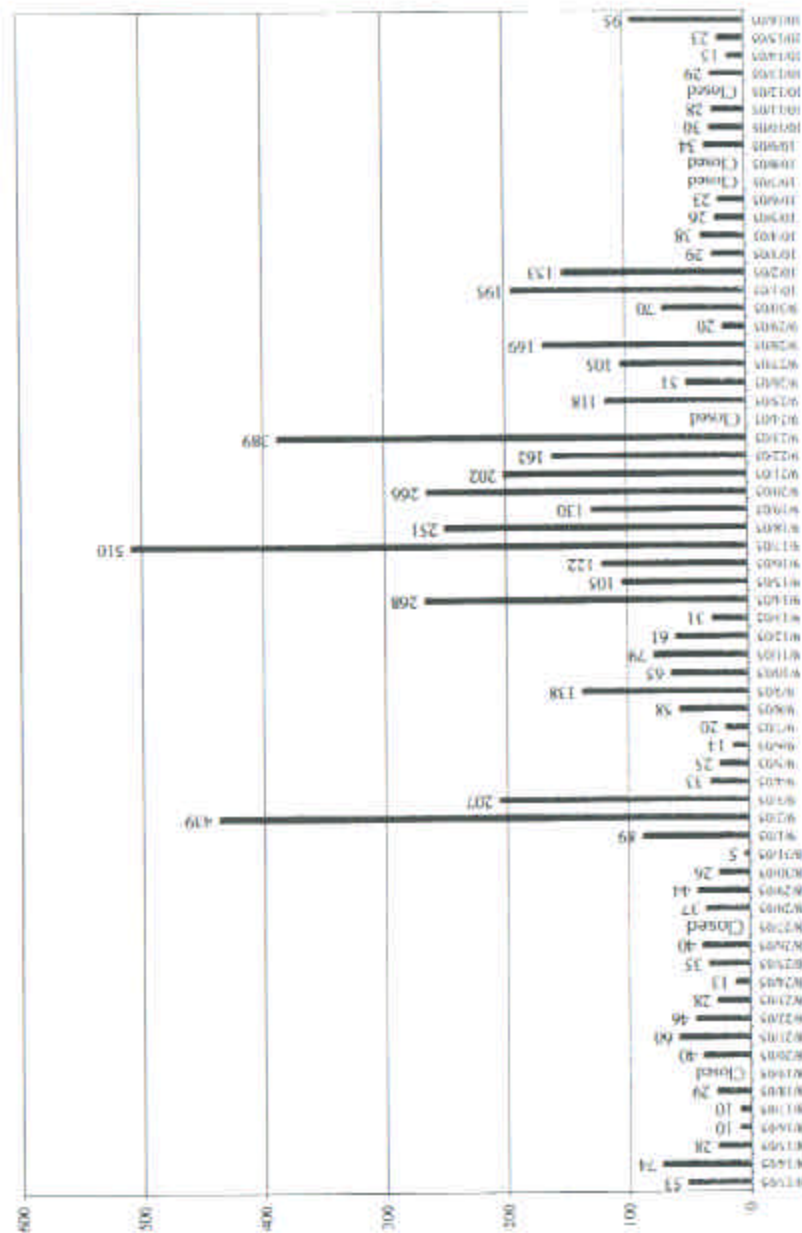

Migrating White-crowned Sparrows and their first capture date would be a good example of how weather affected the migration. Most, if not all, White-crowned Sparrows nesting in eastern Canada and Labrador would have been going southwestward, as many spend their winters in Texas. This year, the first of this species were banded on October 15, after the rains had, for the most part, moved out of New York State. The first bandings of this species were on October 6 in 2004 and on October 7 in 2003.

The Black-throated Blue Warbler was the most numerous species with 1,057 banded, which is 45.6% above the 10-year running average. It has been the leader for the past 8 out of 10 years. Blackpoll Warbler was 2nd highest with 1,036 banded (108.1% above the 10-year average), Black-throated Green Warbler was 3rd highest with 568 banded (42.5% above the 10-year average), Magnolia Warbler was 4th highest with 327 banded (39.7% above the 10-year average), and Cape May Warbler was 5th highest with 280 banded (148.9% above the 10-year average). The total of the top five species banded was 3,268, which is 59.4% of the total birds banded this fall. See Table 1 for the record of all 2005 bandings.